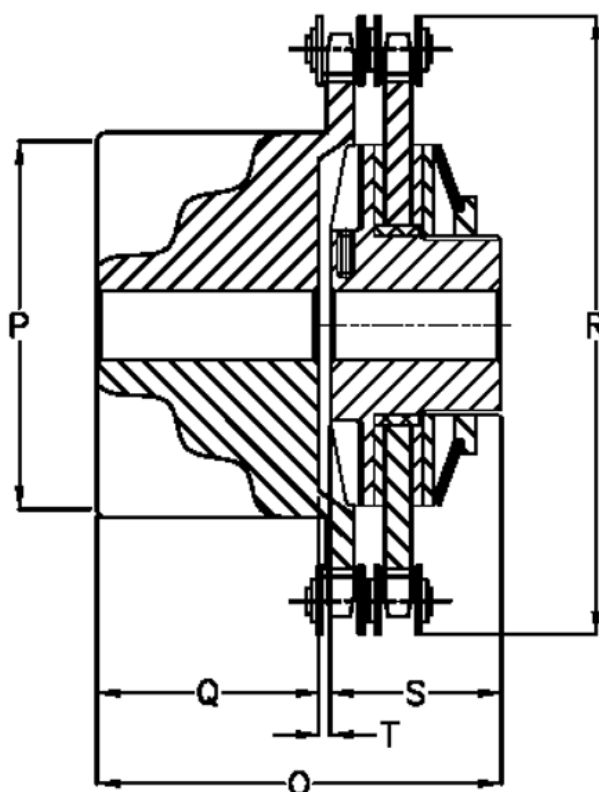

Article number: 4600157

Description: Securex torque limiter C 15/40  
0

## Measures

Max angular displacement = 30  
Max parallel displacement = 0.20  
Max torque Nm = 15  
Number of springs = 1  
O = 55.0  
P = 55  
Q = 25.0  
R = 75.2

S = 28  
T = 2.0